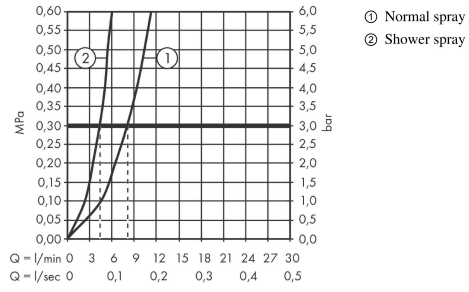

Talis M54

Single lever kitchen mixer 210, pull-out spray, 2jet

Surfaces: **Chrome** Article Number: **72800000**

Description

product features

- ComfortZone 210
- swivel range adjustable in 4 steps 60°, 110°, 150° or 360°
- laminar spray, shower spray
- lockable shower spray, spray returns through pressing spray diverter and spray returns automatically through handle closing
- quick connect hose
- connection dimension: DN15
- maximum flow rate at 3 bar: 8 l/min
- ceramic cartridge
- connection type: G 3/8 connections
- temperature limitation adjustable
- integrated non-return valve
- suitable for continuous flow water heaters

Technology

Design awards

reddot winner 2020

Product image

Scale drawing

Talis M54
Single lever kitchen mixer 210, pull-out spray, 2jet
 Surfaces: **Chrome** Article Number: **72800000**

Flowchart

Talis M54
 Single lever kitchen mixer 210, pull-out spray, 2jet
 Surfaces: **Chrome** Article Number: **72800000**