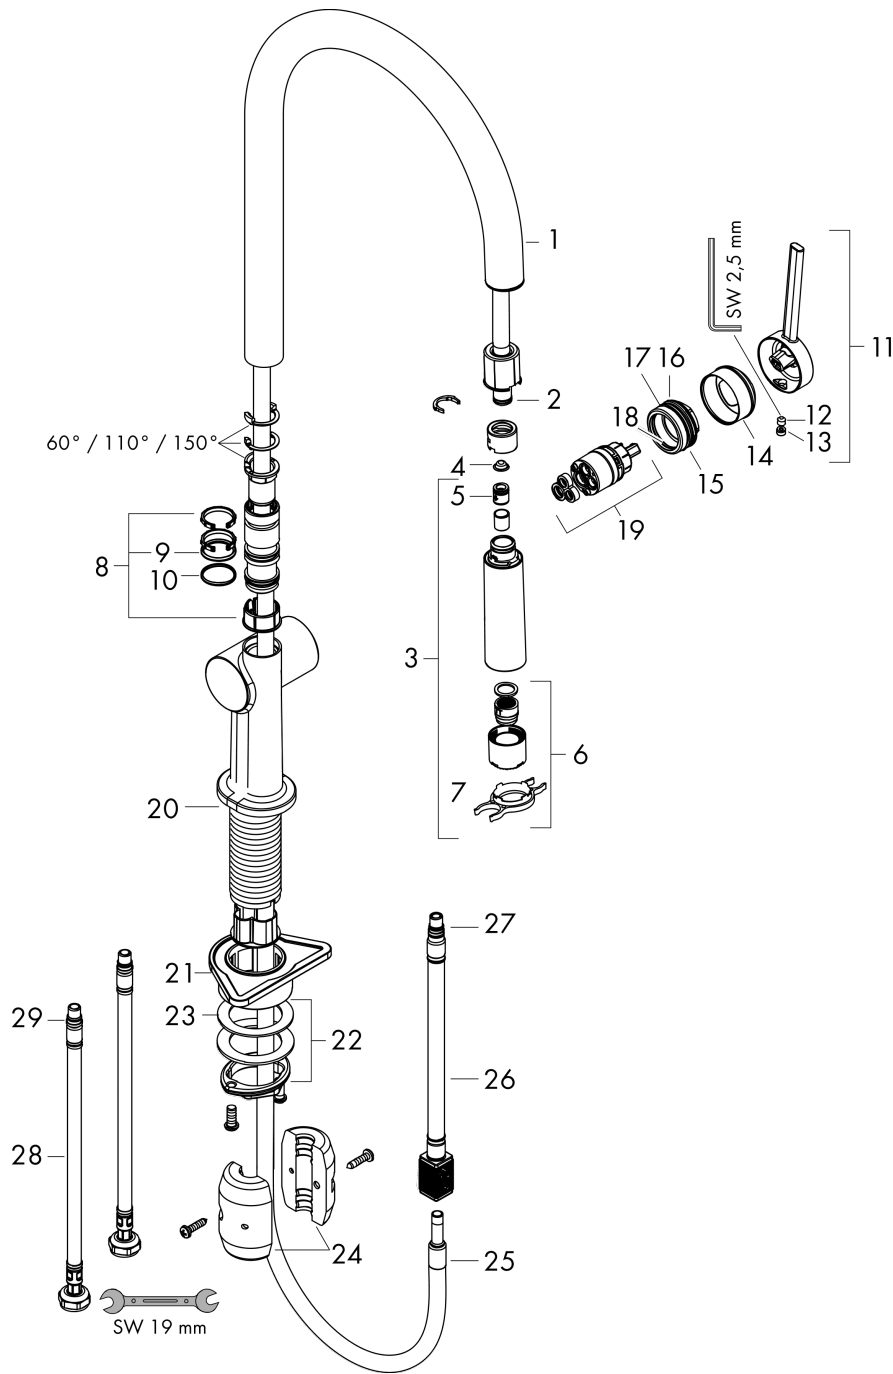

Talis M54

Single lever kitchen mixer 210, pull-out spray, 2jet

Surfaces: **Chrome** Article Number: **72800000**

Description

product features

- ComfortZone 210
- swivel range adjustable in 4 steps 60°, 110°, 150° or 360°
- laminar spray, shower spray
- lockable shower spray, spray returns through pressing spray diverter and spray returns automatically through handle closing
- quick connect hose
- connection dimension: DN15
- maximum flow rate at 3 bar: 8 l/min
- ceramic cartridge
- connection type: G 3/8 connections
- temperature limitation adjustable
- integrated non-return valve
- suitable for continuous flow water heaters

Exploded Drawing

Year of production: >12/19

Talis M54

Single lever kitchen mixer 210, pull-out spray, 2jet

Surfaces: **Chrome** Article Number: **72800000**

Spare part list

Year of production: >12/19

Pos.	Description	Article Number	Price	PU
1	spout cpl.	93739000	-	1
2	O-ring 8x2	98112000	-	1
3	handspray	93741000	-	1
4	filter	98516000	-	1
5	non return valve DW 10	96456000	-	1
6	spray former	93342000	-	1
7	service tool	95910000	-	1
8	set of lever collars	98365000	-	1
9	O-ring 19x2	98426000	-	1
10	O-ring 20x1,5	98197000	-	1
11	handle	93736000	-	1
12	hollow set screw M5x5	98446000	-	1
13	screw cover	93735610	-	1
14	flange	93737000	-	1
15	nut	93738000	-	1
16	O-ring 30x1,5	98433000	-	1
17	O-ring 29x2	98391000	-	1
18	O-ring 25x1,5	98146000	-	1
19	cartridge, assy	93740000	-	1
20	O-ring 36x3	98052000	-	1
21	support	97523000	-	1
22	fixing set (Ø 34)	95049000	-	1
23	lever collar	97548000	-	1
24	weight	92500000	-	1
25	hose	93745000	-	1
26	hose	93744000	-	1
27	O-ring 7x1,5	98422000	-	1
28	connection hose 900 mm M8x0,75 G3/8	93746000	-	1
29	O-ring 6,6x1,6	93019000	-	1
a	set of adapters	93395000	-	1