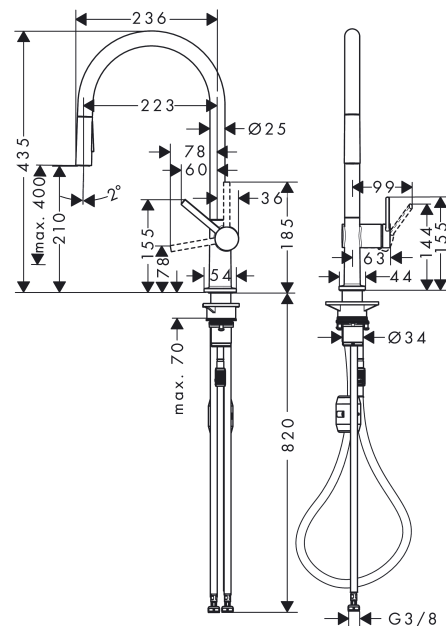

Technology

Design awards

reddot winner 2020

Product image

Scale drawing

Talis M54
Single lever kitchen mixer 210, pull-out spray, 2jet
 Surfaces: **Chrome** Article Number: **72800000**

Flowchart

Talis M54
 Single lever kitchen mixer 210, pull-out spray, 2jet
 Surfaces: **Chrome** Article Number: **72800000**

Exploded Drawing

Year of production: >12/19

Talis M54

Single lever kitchen mixer 210, pull-out spray, 2jet

Surfaces: **Chrome** Article Number: **72800000**

Spare part list

Year of production: >12/19

Pos.	Description	Article Number	Price	PU
1	spout cpl.	93739000	-	1
2	O-ring 8x2	98112000	-	1
3	handspray	93741000	-	1
4	filter	98516000	-	1
5	non return valve DW 10	96456000	-	1
6	spray former	93342000	-	1
7	service tool	95910000	-	1
8	set of lever collars	98365000	-	1
9	O-ring 19x2	98426000	-	1
10	O-ring 20x1,5	98197000	-	1
11	handle	93736000	-	1
12	hollow set screw M5x5	98446000	-	1
13	screw cover	93735610	-	1
14	flange	93737000	-	1
15	nut	93738000	-	1
16	O-ring 30x1,5	98433000	-	1
17	O-ring 29x2	98391000	-	1
18	O-ring 25x1,5	98146000	-	1
19	cartridge, assy	93740000	-	1
20	O-ring 36x3	98052000	-	1
21	support	97523000	-	1
22	fixing set (Ø 34)	95049000	-	1
23	lever collar	97548000	-	1
24	weight	92500000	-	1
25	hose	93745000	-	1
26	hose	93744000	-	1
27	O-ring 7x1,5	98422000	-	1
28	connection hose 900 mm M8x0,75 G3/8	93746000	-	1
29	O-ring 6,6x1,6	93019000	-	1
a	set of adapters	93395000	-	1